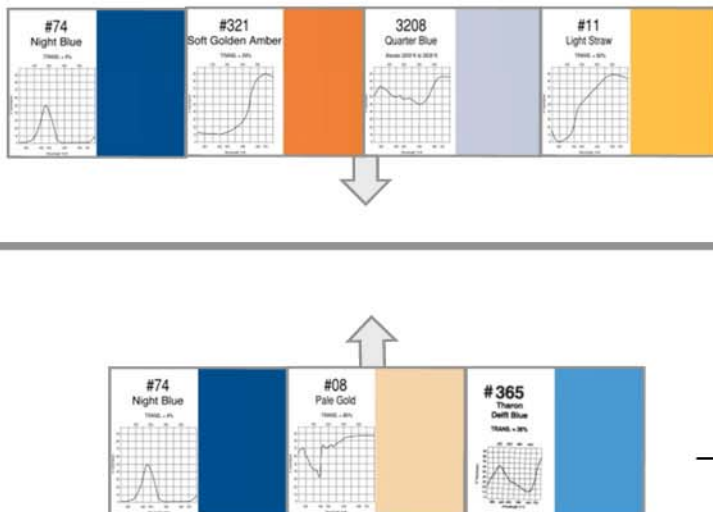

Translucent Painted Drop Lighting