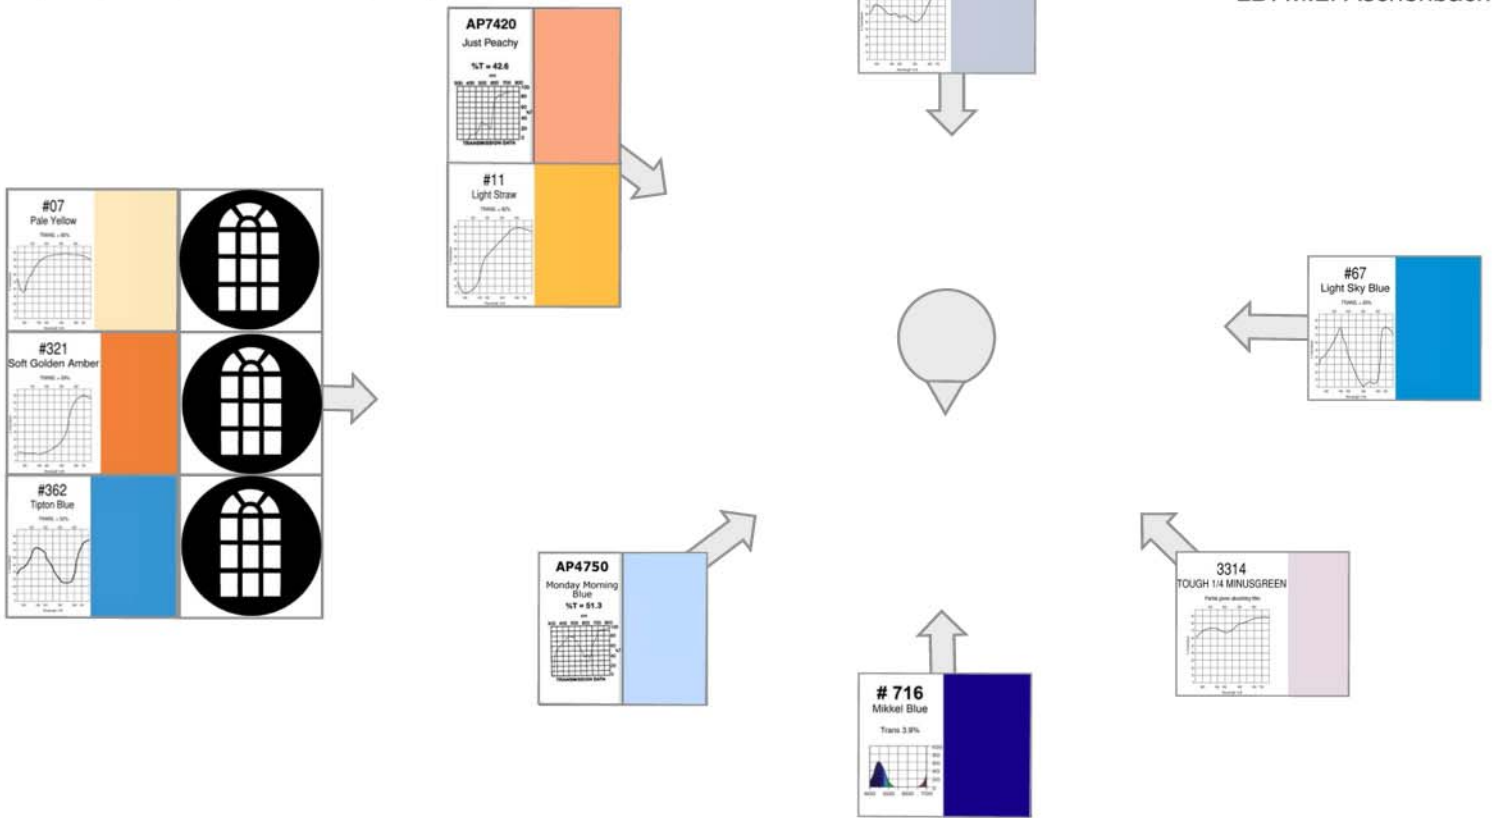

# Color/Angle Key

## The Lake

## Translucent Painted Drop Lighting

Cyc Bottom

Translucent Painted Backdrop

Cyc Top

Black Scrim