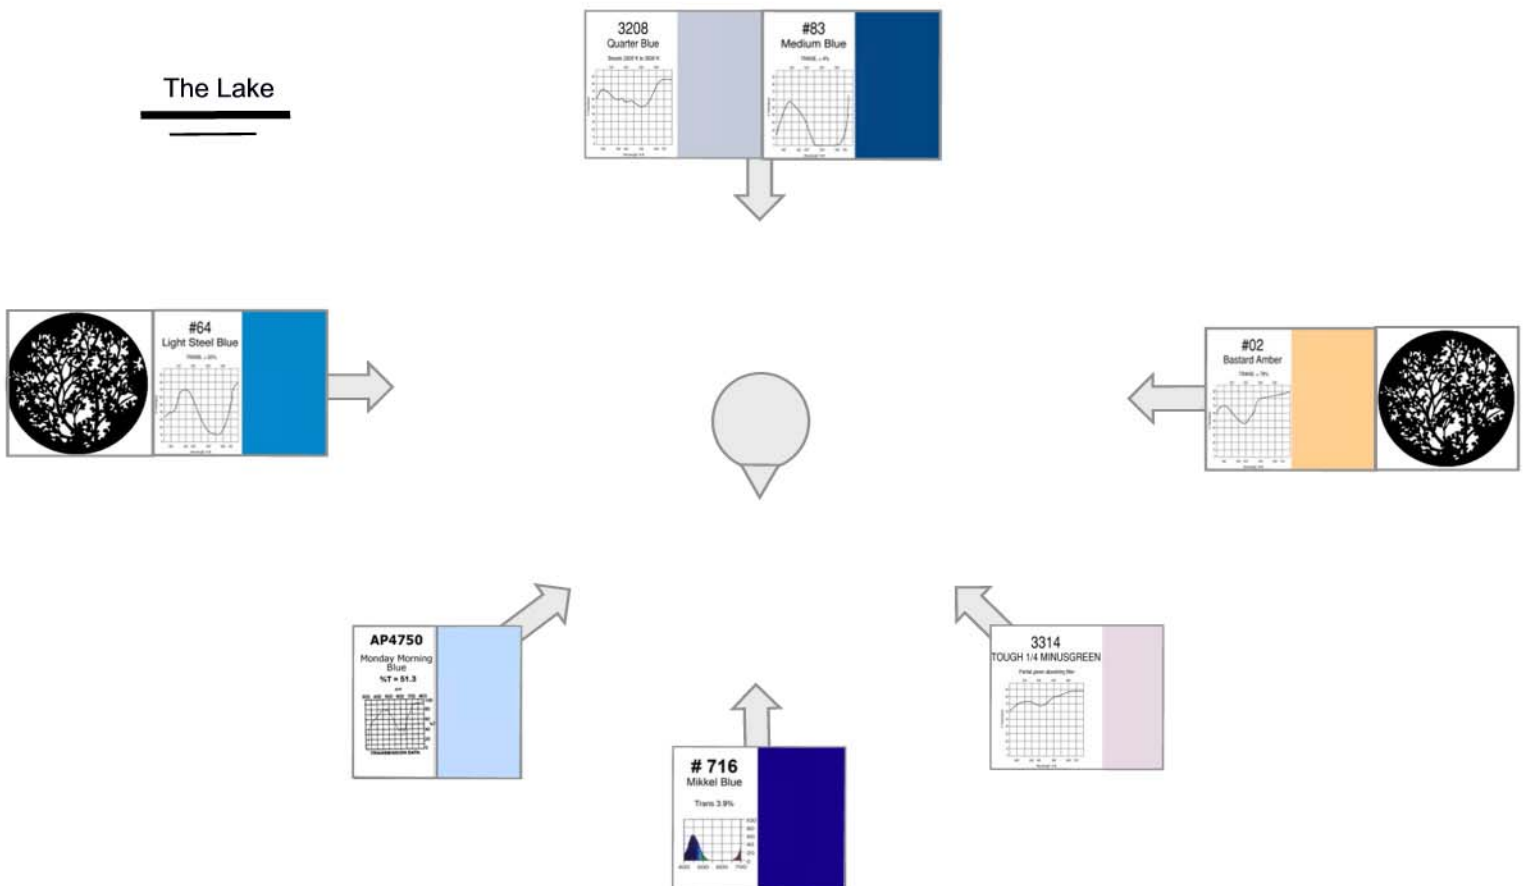

# Color/Angle Key

## The Lake